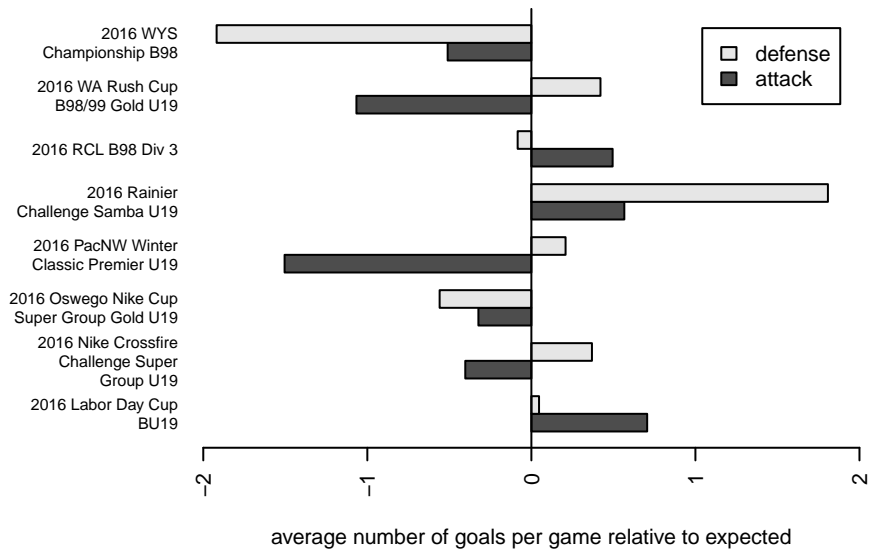

## Kent United Green B98

Kent United  
 Kent, WA  
 B98 total strength=1676  
 attack=28.75 defense=15.11  
 fall league = RCL B98 Div 3

alt names used:  
 Kent United B98 Green  
 KENT UNITED B98 GREEN (WA)  
 KYSA KENT UNITED B98 GREEN (WA)  
 Kent United B98 Green  
 Kent United – B98 Green A  
 KYSA KENT UNITED B98 GREEN (WA)  
 Kent United B98 Green  
 Kent United – B98 Green A

Venues played:  
 2016 Rainier Challenge Samba U19  
 2016 Nike Crossfire Challenge Super Group U19  
 2016 Oswego Nike Cup Super Group Gold U19  
 2016 WA Rush Cup B98/99 Gold U19  
 2016 Labor Day Cup BU19  
 2016 RCL B98 Div 3  
 2016 PacNW Winter Classic Premier U19  
 2016 WYS Championship B98

**attack and defense variance (black dot)  
relative to other teams  
and top 10 in region**

**attack and defense rating  
relative to others at age  
and all opponents in last 13 months**

**Performance relative to 13 month average**