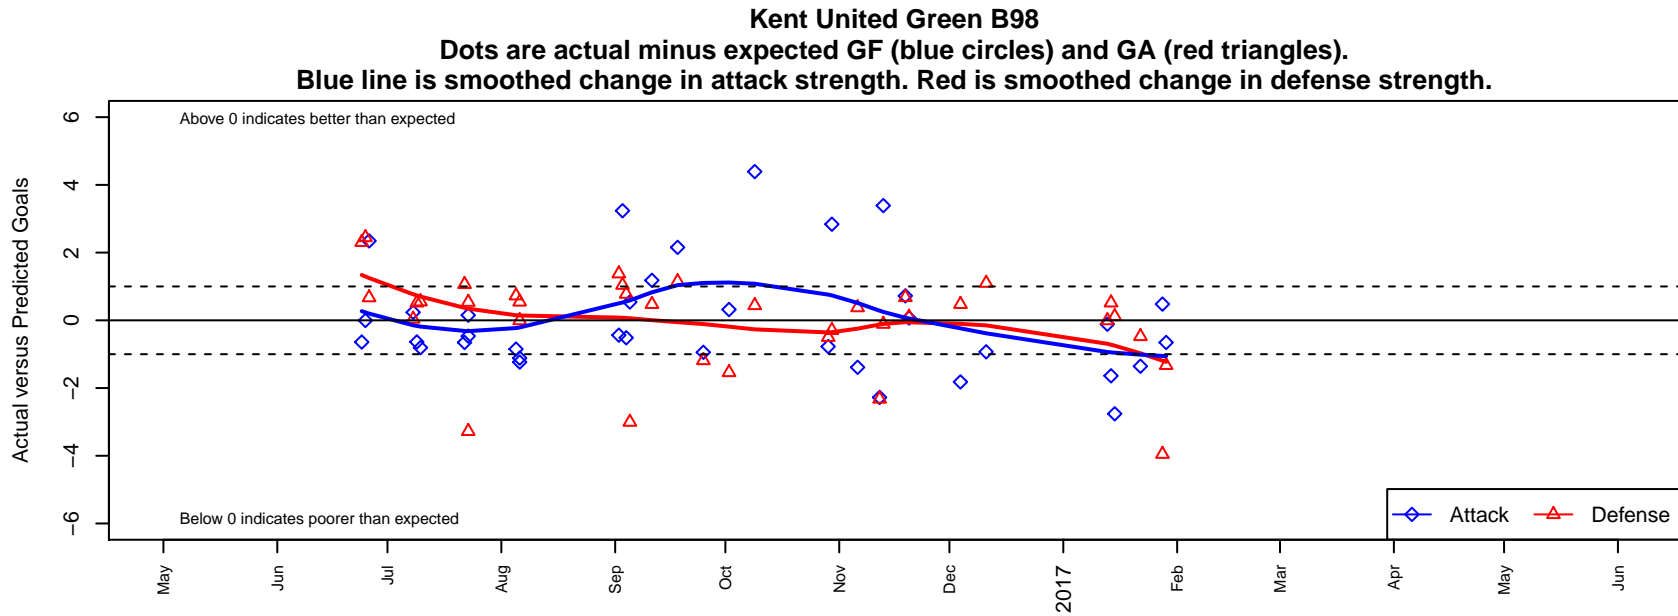

## Kent United Green B98

Kent United  
 Kent, WA  
 B98 total strength=1676  
 attack=28.75 defense=15.11  
 fall league = RCL B98 Div 3

alt names used:  
 Kent United B98 Green  
 KENT UNITED B98 GREEN (WA)  
 KYSA KENT UNITED B98 GREEN (WA)  
 Kent United B98 Green  
 Kent United – B98 Green A  
 KYSA KENT UNITED B98 GREEN (WA)  
 Kent United B98 Green  
 Kent United – B98 Green A

**attack and defense variance (black dot)  
relative to other teams  
and top 10 in region**

**attack and defense rating  
relative to others at age  
and all opponents in last 13 months**

**Performance relative to 13 month average**