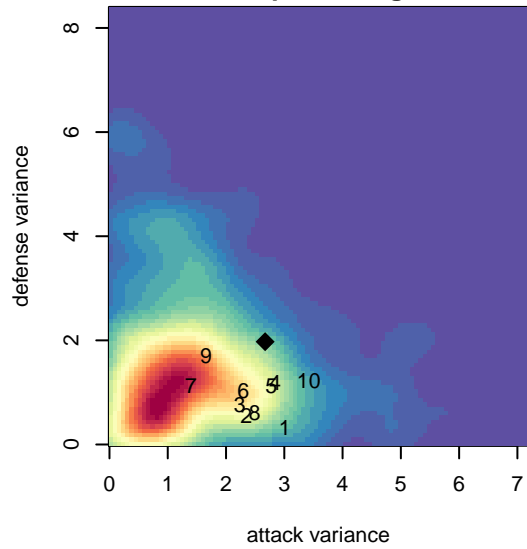

## Kent United Green B98

Kent United  
 Kent, WA  
 B98 total strength=1676  
 attack=28.75 defense=15.11  
 fall league = RCL B98 Div 3

alt names used:  
 Kent United B98 Green  
 KENT UNITED B98 GREEN (WA)  
 KYSA KENT UNITED B98 GREEN (WA)  
 Kent United B98 Green  
 Kent United – B98 Green A  
 KYSA KENT UNITED B98 GREEN (WA)  
 Kent United B98 Green  
 Kent United – B98 Green A

**attack and defense variance (black dot)  
relative to other teams  
and top 10 in region**

**attack and defense rating  
relative to others at age  
and all opponents in last 13 months**

**Performance relative to 13 month average**