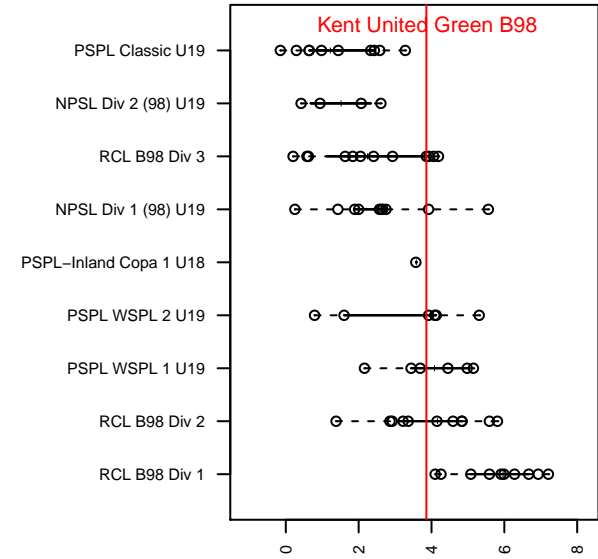

## Kent United Green B98

Kent United  
 Kent, WA  
 B98 total strength=1676  
 attack=28.75 defense=15.11  
 fall league = RCL B98 Div 3

alt names used:  
 Kent United B98 Green  
 KENT UNITED B98 GREEN (WA)  
 KYSA KENT UNITED B98 GREEN (WA)  
 Kent United B98 Green  
 Kent United – B98 Green A  
 KYSA KENT UNITED B98 GREEN (WA)  
 Kent United B98 Green  
 Kent United – B98 Green A

**attack and defense variance (black dot)  
relative to other teams  
and top 10 in region**

**attack and defense rating  
relative to others at age  
and all opponents in last 13 months**

**Performance relative to 13 month average**